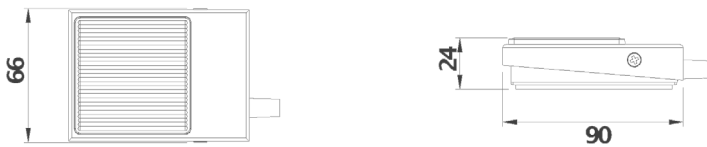

6289-0B Foot Bellow

- Compact and robust construction
- Colour options available upon request
- Temperature range: -10°C...+40°C

Reference Dimensions mm

Specifications

Standards/approvals	N/A
Connection method	complete with 2m tube (black) with 3mm I/D 3mm I/D & 6mm O/D, which are available in different length
Electrical rating	n / a
Pressure range	Works with 6871, 6872, 6773, 6753, 6891, 6893, 6861, 6862, 6863, 6864, 6869 - dependent on tube length

Electrical rating	N/A
Contact configuration	N/A
Operating temperature range	-10°C to +40°C
Body material	16 SWG mild steel, powder coat grey hammertone
Weight	0.25 kg

Recommended depression time is 30 seconds, for applications requiring a greater period please contact sales to discuss further.