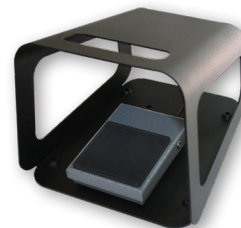

Accessories

Part Number	Description
6202-0001	Single Black RAL 9005 guard
6202-0002	Single Grey RAL 7035 guard
6202-0003	Twin Grey RAL 7035 guard

With 6202 Guard